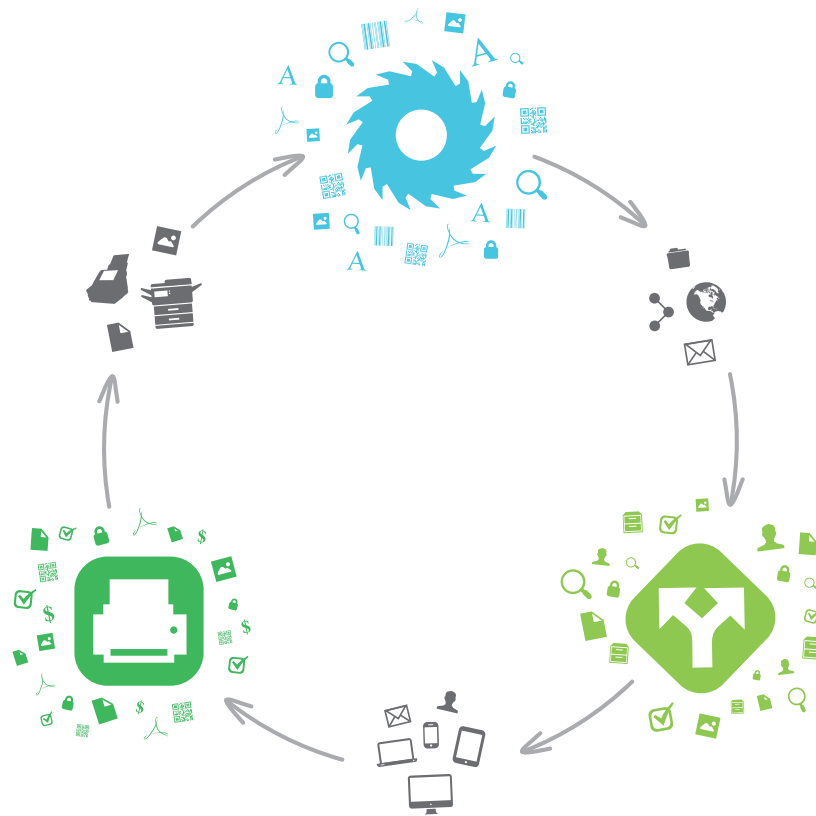

The Complete Drive Ecosystem

Drive offers you an innovative, award-winning ecosystem of software solutions and services that streamline and improve document intensive business processes. Drive solutions help to optimize the entire document lifecycle, from image capture and processing, to document management and workflow, to print and output management and everything in between.

drive.com/print
sales@drive.com

©2013 Drive, LLC. All rights reserved.

Drive® is a registered trademark in certain jurisdictions and Drive™, Drive | Image™, Drive | Print™, Drive | Fax™ and Drive | DM™ are trademarks of Drive IP, LLC. Drive images, logos and copyrights are the exclusive property of Drive IP, LLC.

All other brands and their products are trademarks or registered trademarks of their respective holders and should be noted as such.

All information is subject to change without notice.